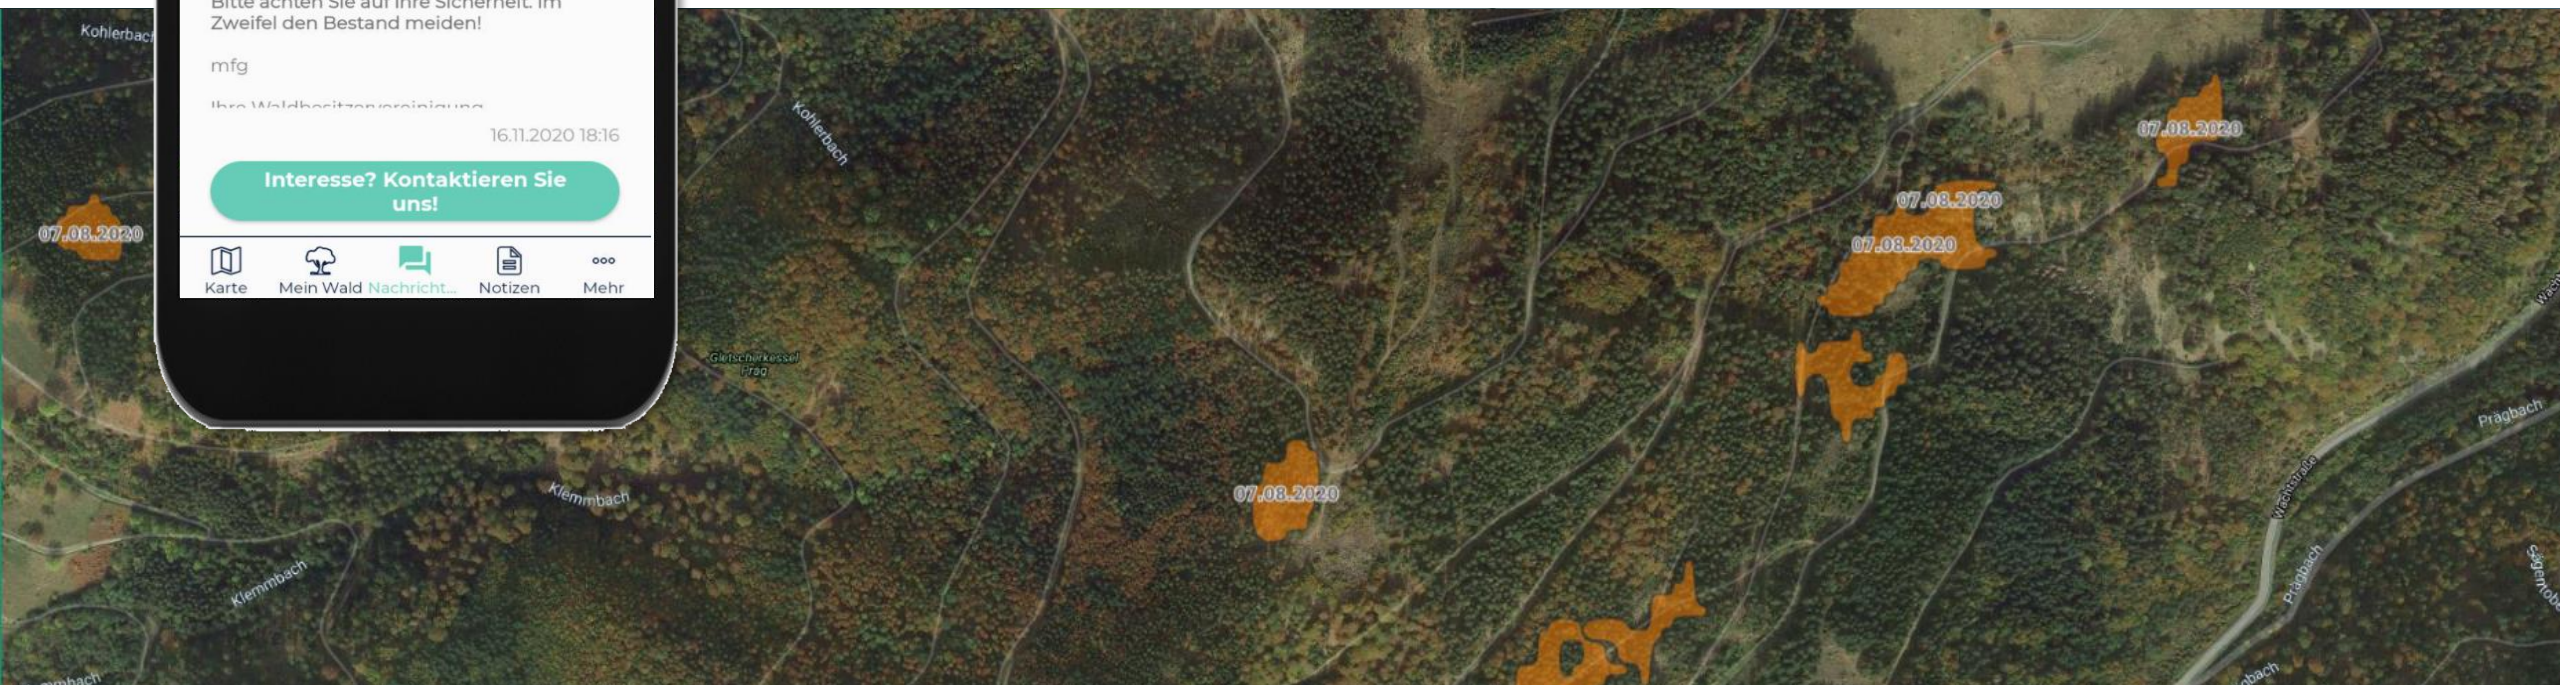

Communication

- another service detects changes in the forest
- the forest owner will be automatically notified, e.g. when a storm caused damage in his property
- remote sensing information combined with latest communication tools
- very fast reaction to current environmental influences