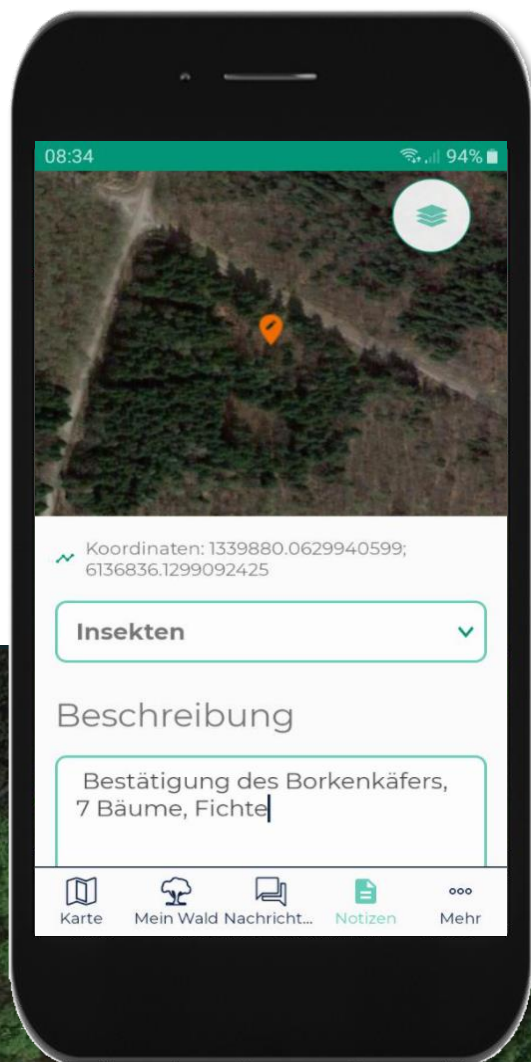

Communication / Feedback

- forest owners can send observations back to forest organizations (location, text, photos, videos)
- there will be a bidirectional channel between the forest owner and the forester