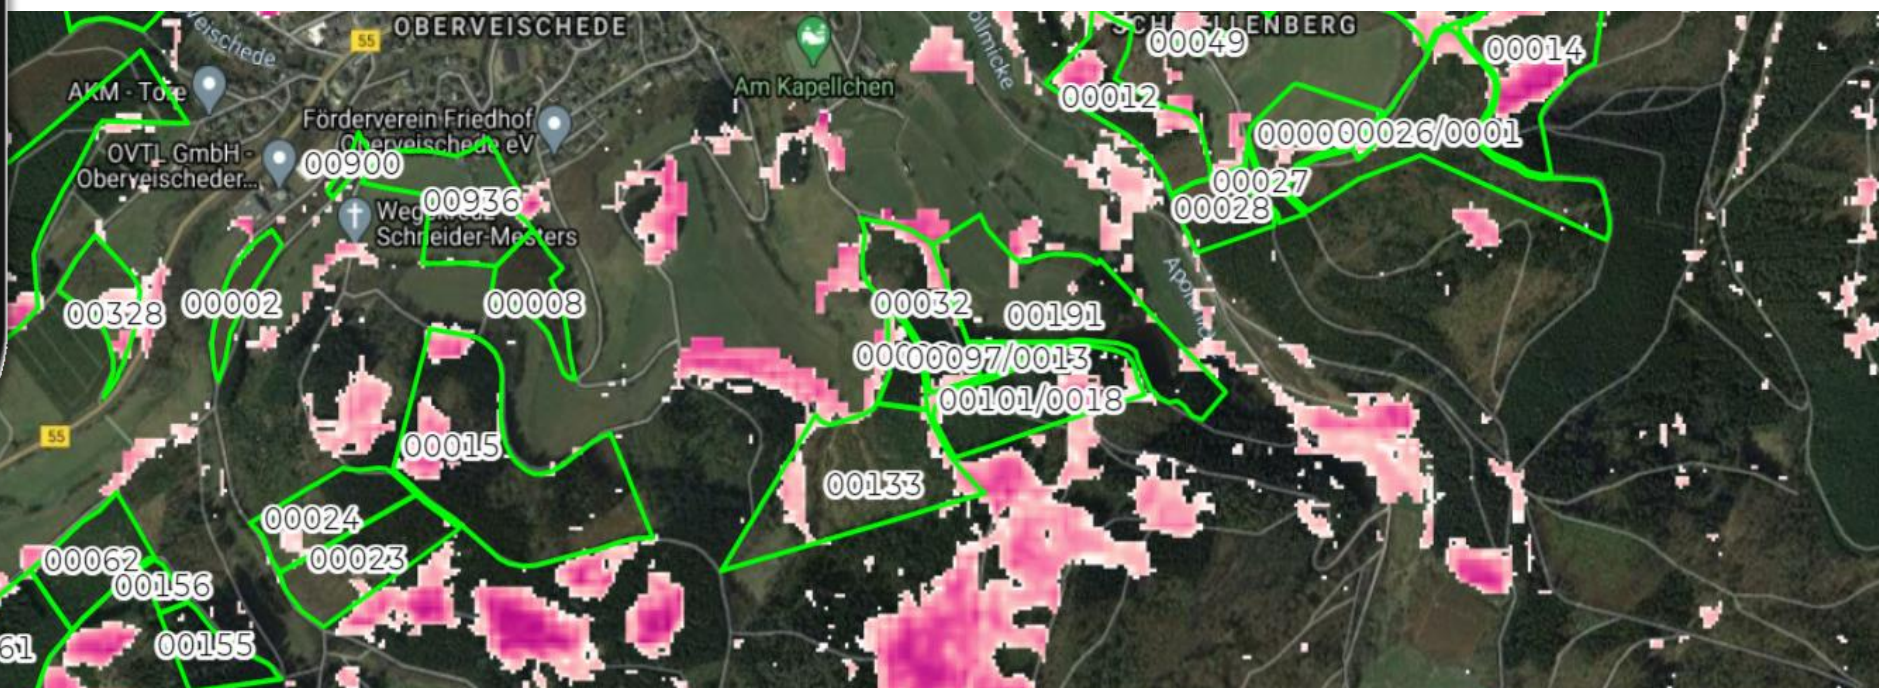

easy to use, easy to communicate
to private forest owners
forest associations
via mobile- and webapp

Monitoring Services for Forestry

- A service detects automatically the vitality of trees
- up-to-date information for the decision-making process
- a new way of situational awareness on the entire surface